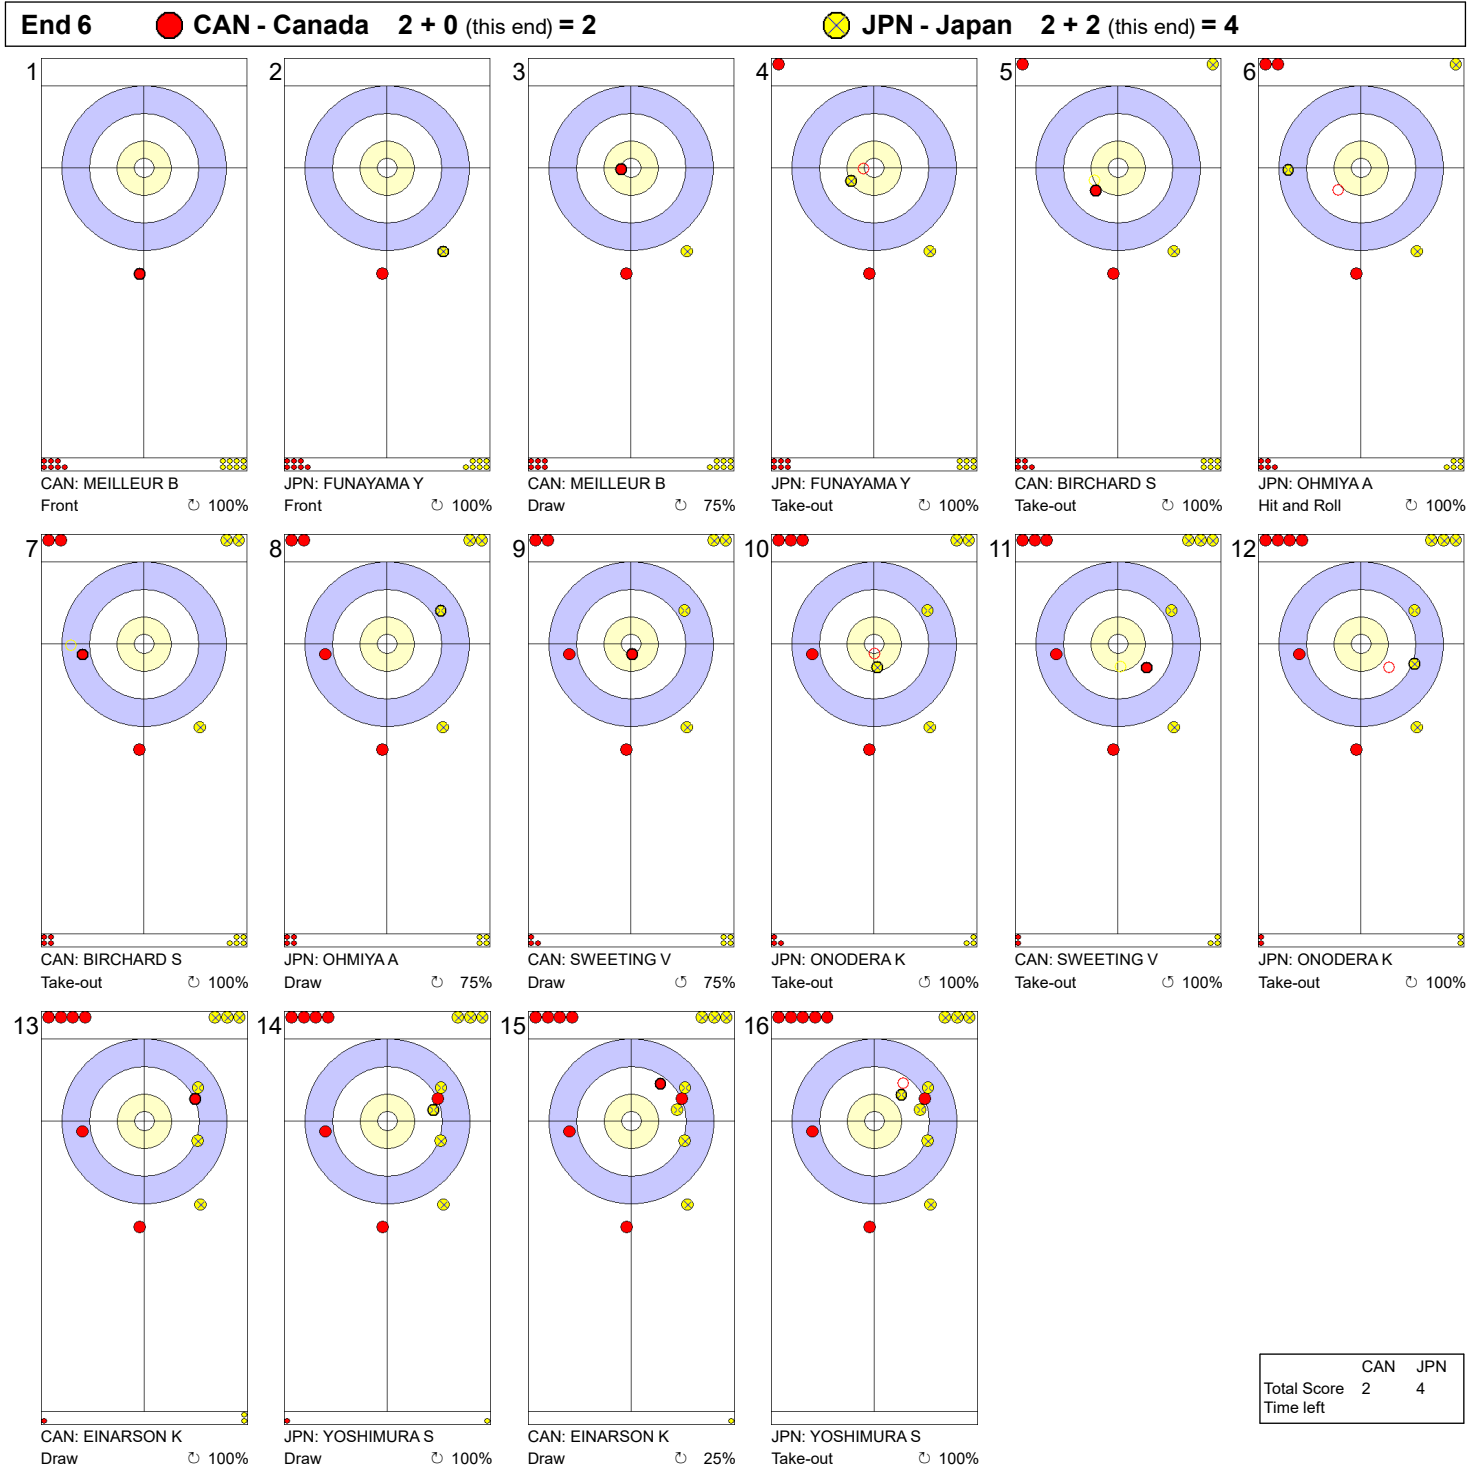

THU 6 MAY 2021
Start Time 14:00

Round Robin Session 20 - Sheet A

Game - Shot by Shot

Legend:
↻ Clockwise   ↺ Counter-clockwise   - Not considered