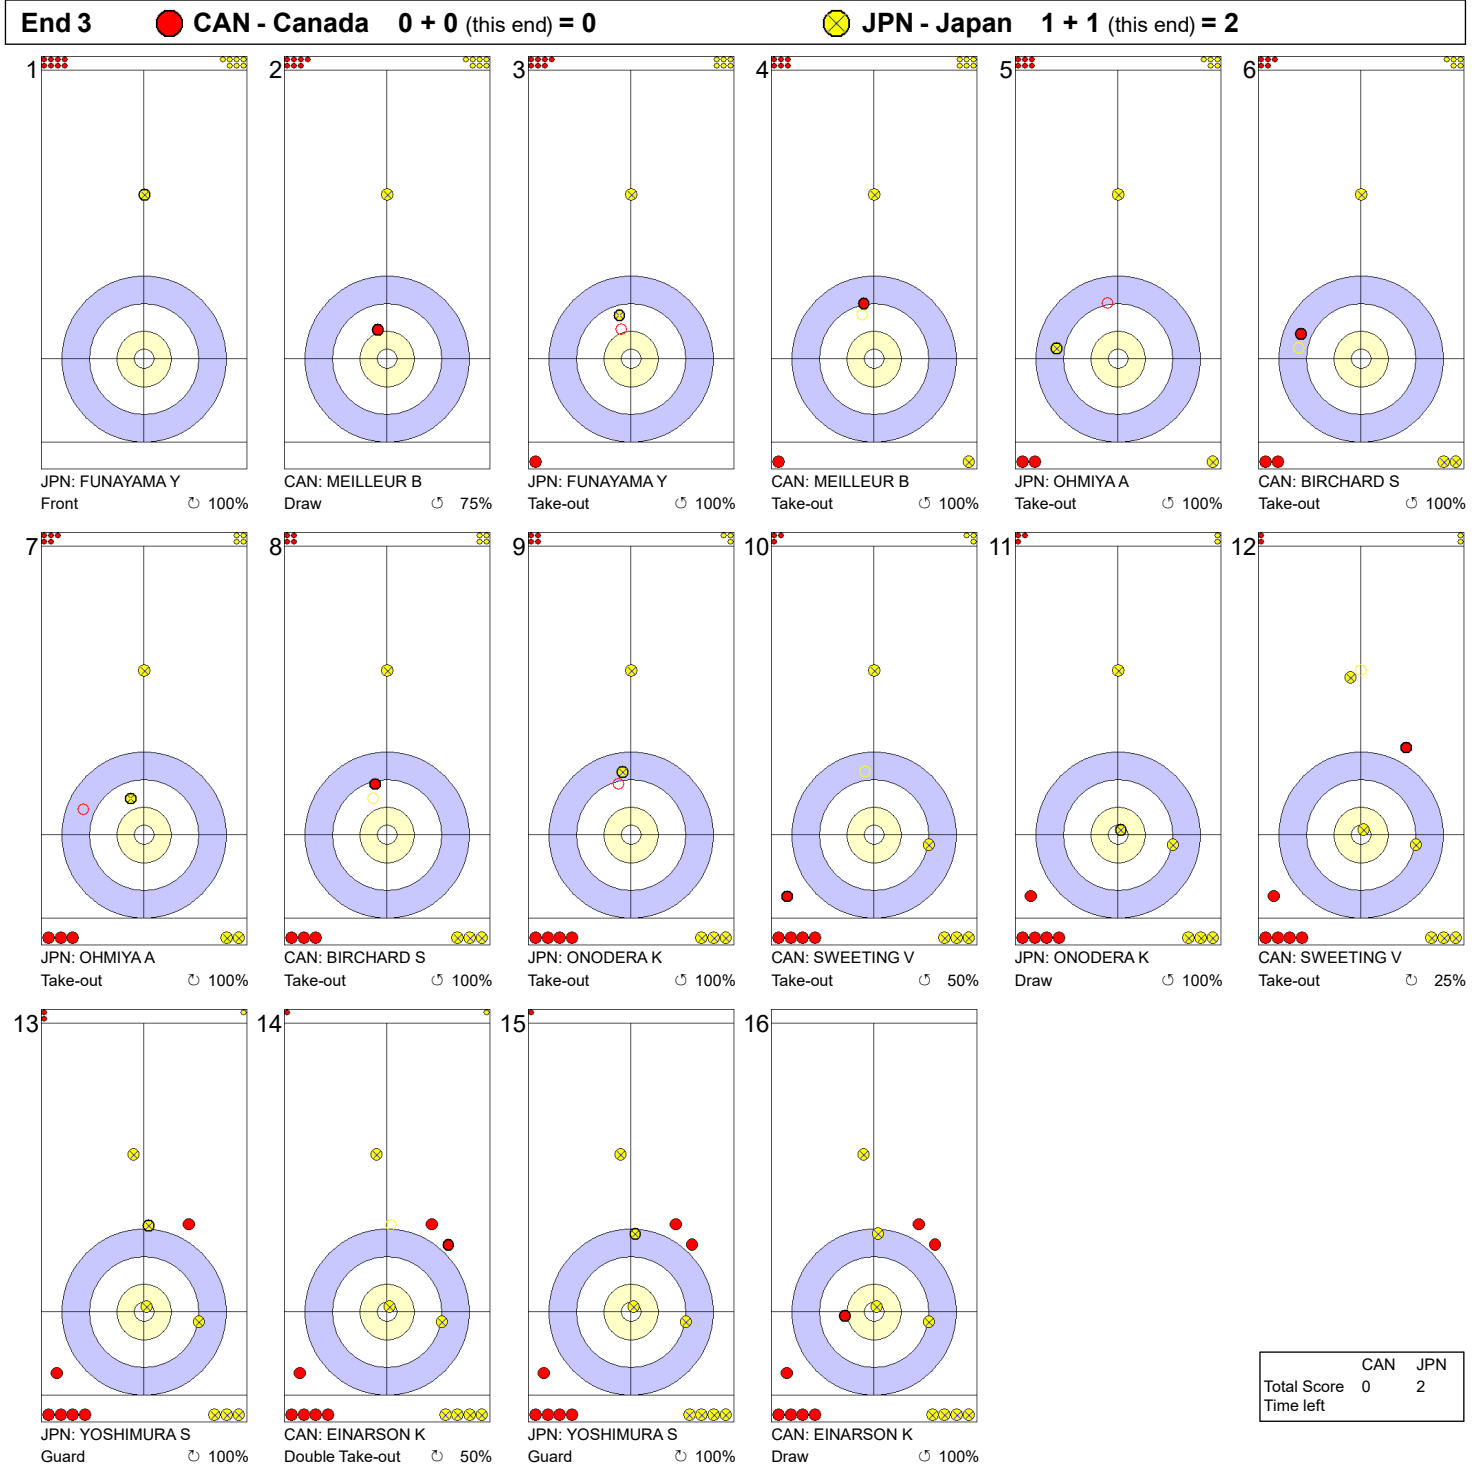

Game - Shot by Shot

Legend:
 ↻ Clockwise ↺ Counter-clockwise - Not considered

THU 6 MAY 2021
Start Time 14:00

Round Robin Session 20 - Sheet A

Game - Shot by Shot

Legend:
 ⤵ Clockwise ⤴ Counter-clockwise - Not considered

THU 6 MAY 2021
Start Time 14:00

Round Robin Session 20 - Sheet A

Game - Shot by Shot

Legend:
 ↻ Clockwise ↺ Counter-clockwise - Not considered

THU 6 MAY 2021
Start Time 14:00

Round Robin Session 20 - Sheet A

Game - Shot by Shot

Legend:
 ⌚ Clockwise ⌚ Counter-clockwise - Not considered

THU 6 MAY 2021
Start Time 14:00

Round Robin Session 20 - Sheet A

Game - Shot by Shot

Legend:
 ↻ Clockwise ↺ Counter-clockwise - Not considered

THU 6 MAY 2021
Start Time 14:00

Round Robin Session 20 - Sheet A

Game - Shot by Shot

Legend:
 Clockwise
  Counter-clockwise
 - Not considered

THU 6 MAY 2021
Start Time 14:00

Round Robin Session 20 - Sheet A