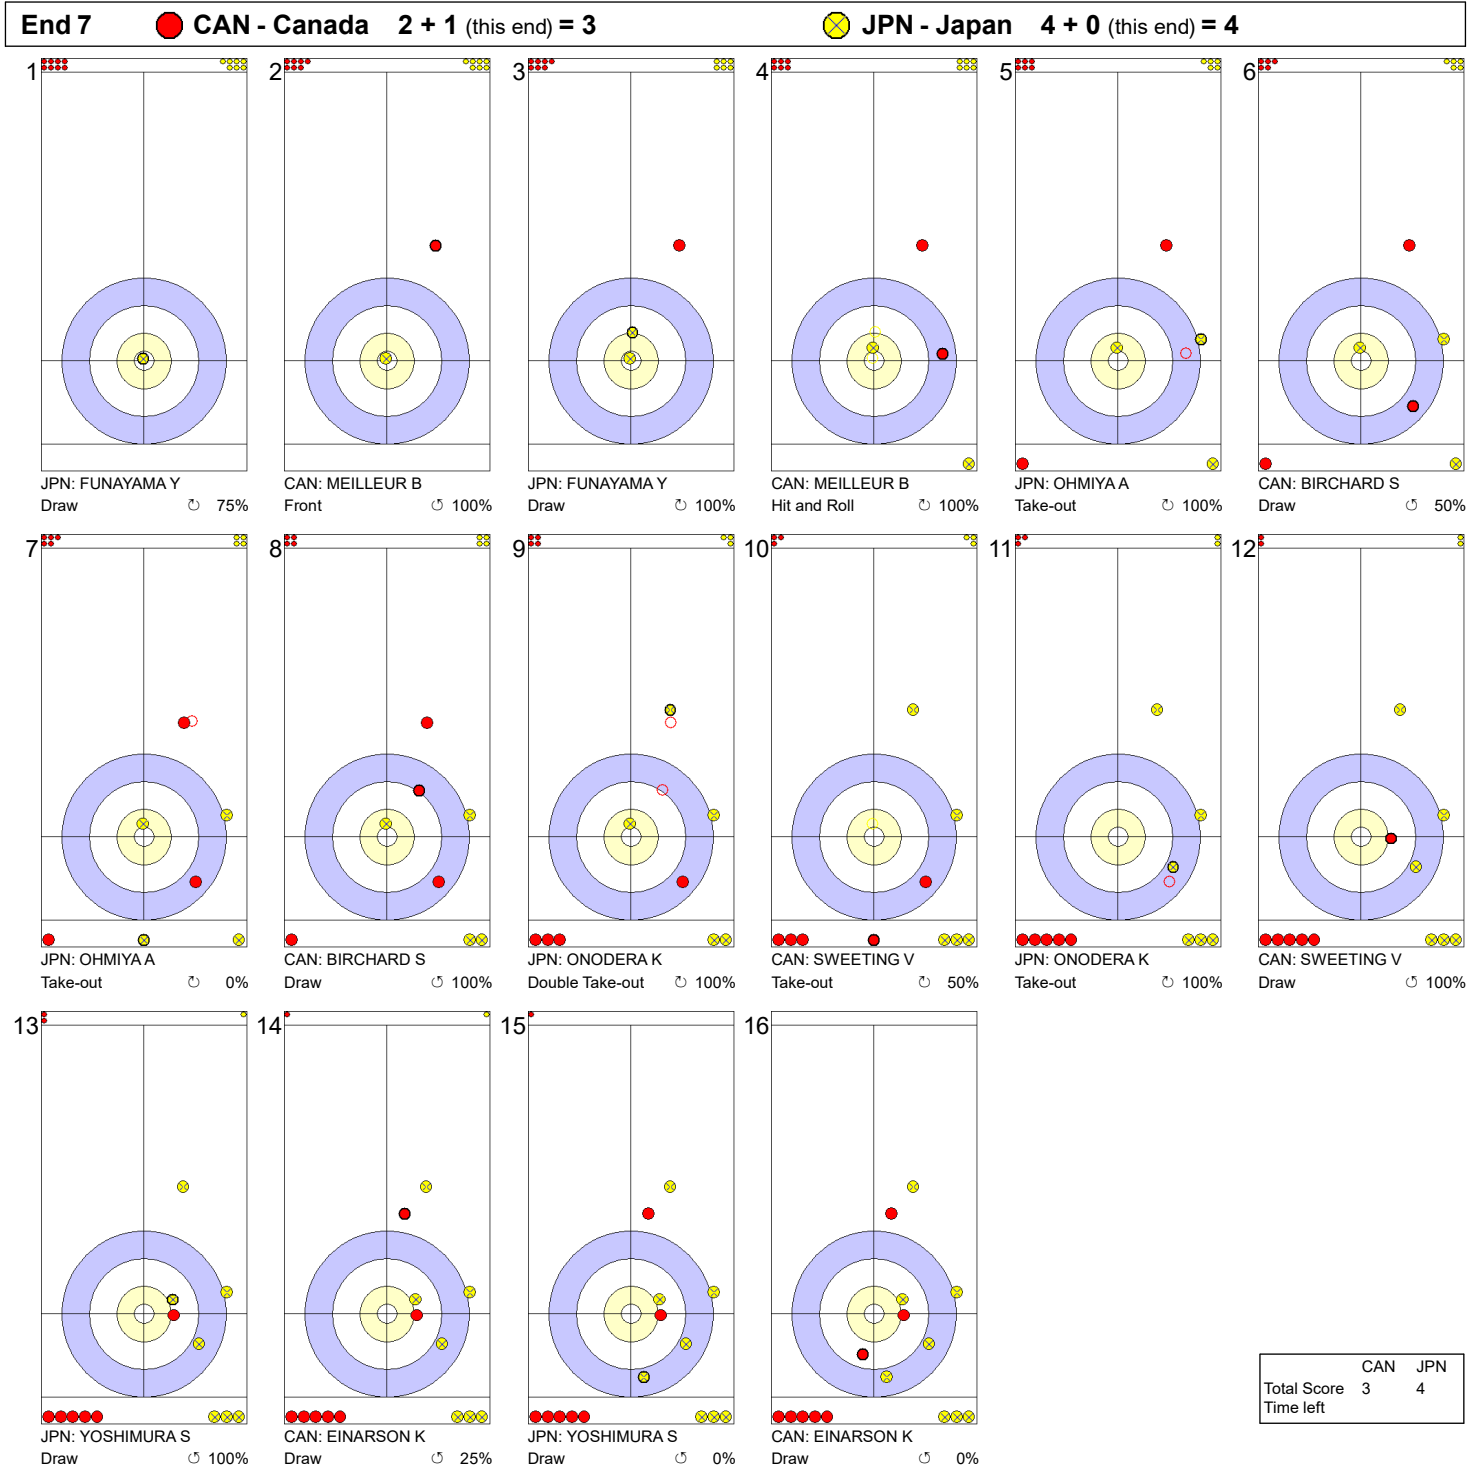

THU 6 MAY 2021
Start Time 14:00

Round Robin Session 20 - Sheet A

Game - Shot by Shot

Legend:
Clockwise
Counter-clockwise
- Not considered