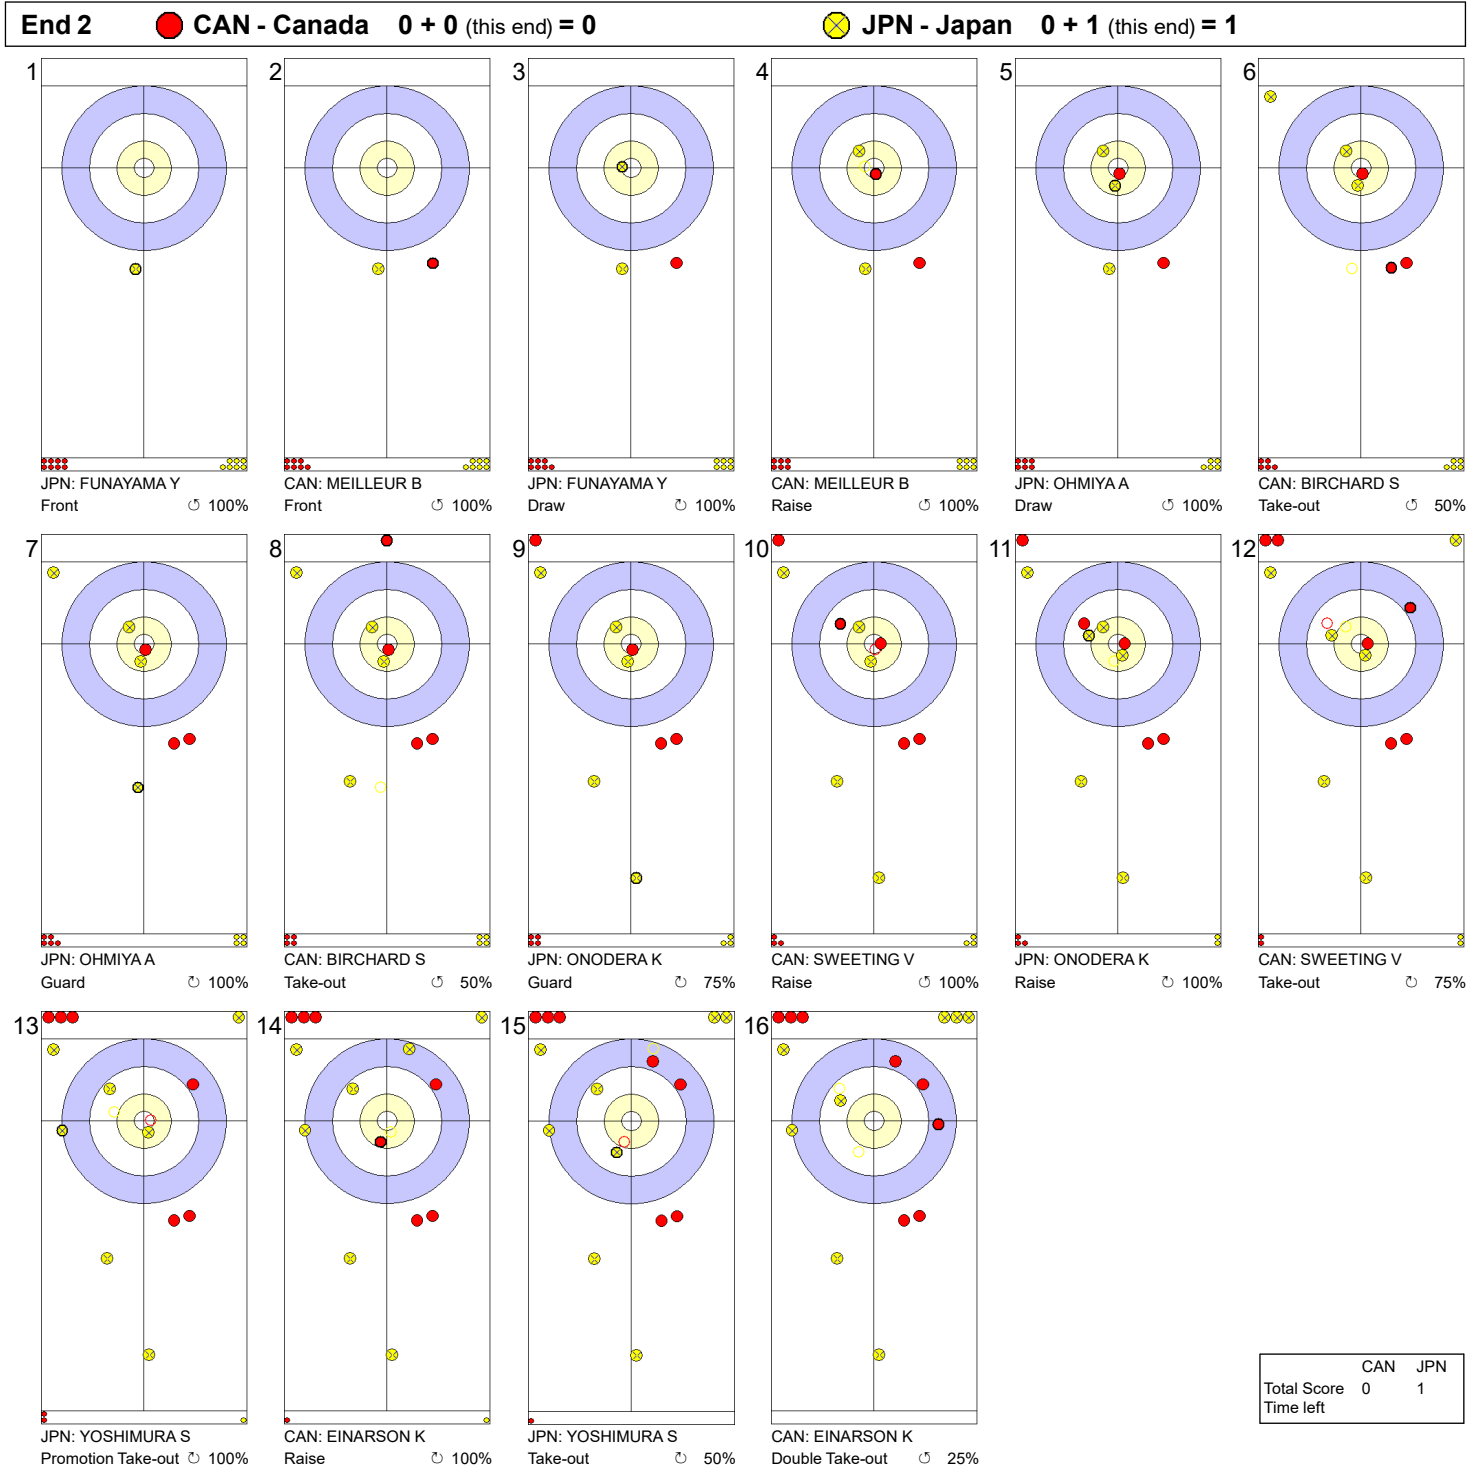

THU 6 MAY 2021
Start Time 14:00

Round Robin Session 20 - Sheet A

Game - Shot by Shot

Legend:
 Clockwise
 Counter-clockwise
 - Not considered

THU 6 MAY 2021
Start Time 14:00

Round Robin Session 20 - Sheet A

Game - Shot by Shot

Legend:
 ↻ Clockwise ↺ Counter-clockwise - Not considered

THU 6 MAY 2021
Start Time 14:00

Round Robin Session 20 - Sheet A

Game - Shot by Shot

Legend:
 ⤵ Clockwise ⤴ Counter-clockwise - Not considered

THU 6 MAY 2021
Start Time 14:00

Round Robin Session 20 - Sheet A

Game - Shot by Shot

Legend:
 ↻ Clockwise ↺ Counter-clockwise - Not considered

THU 6 MAY 2021
Start Time 14:00

Round Robin Session 20 - Sheet A

THU 6 MAY 2021
Start Time 14:00

Round Robin Session 20 - Sheet A

Game - Shot by Shot

Legend:
 ⤵ Clockwise ⤴ Counter-clockwise - Not considered