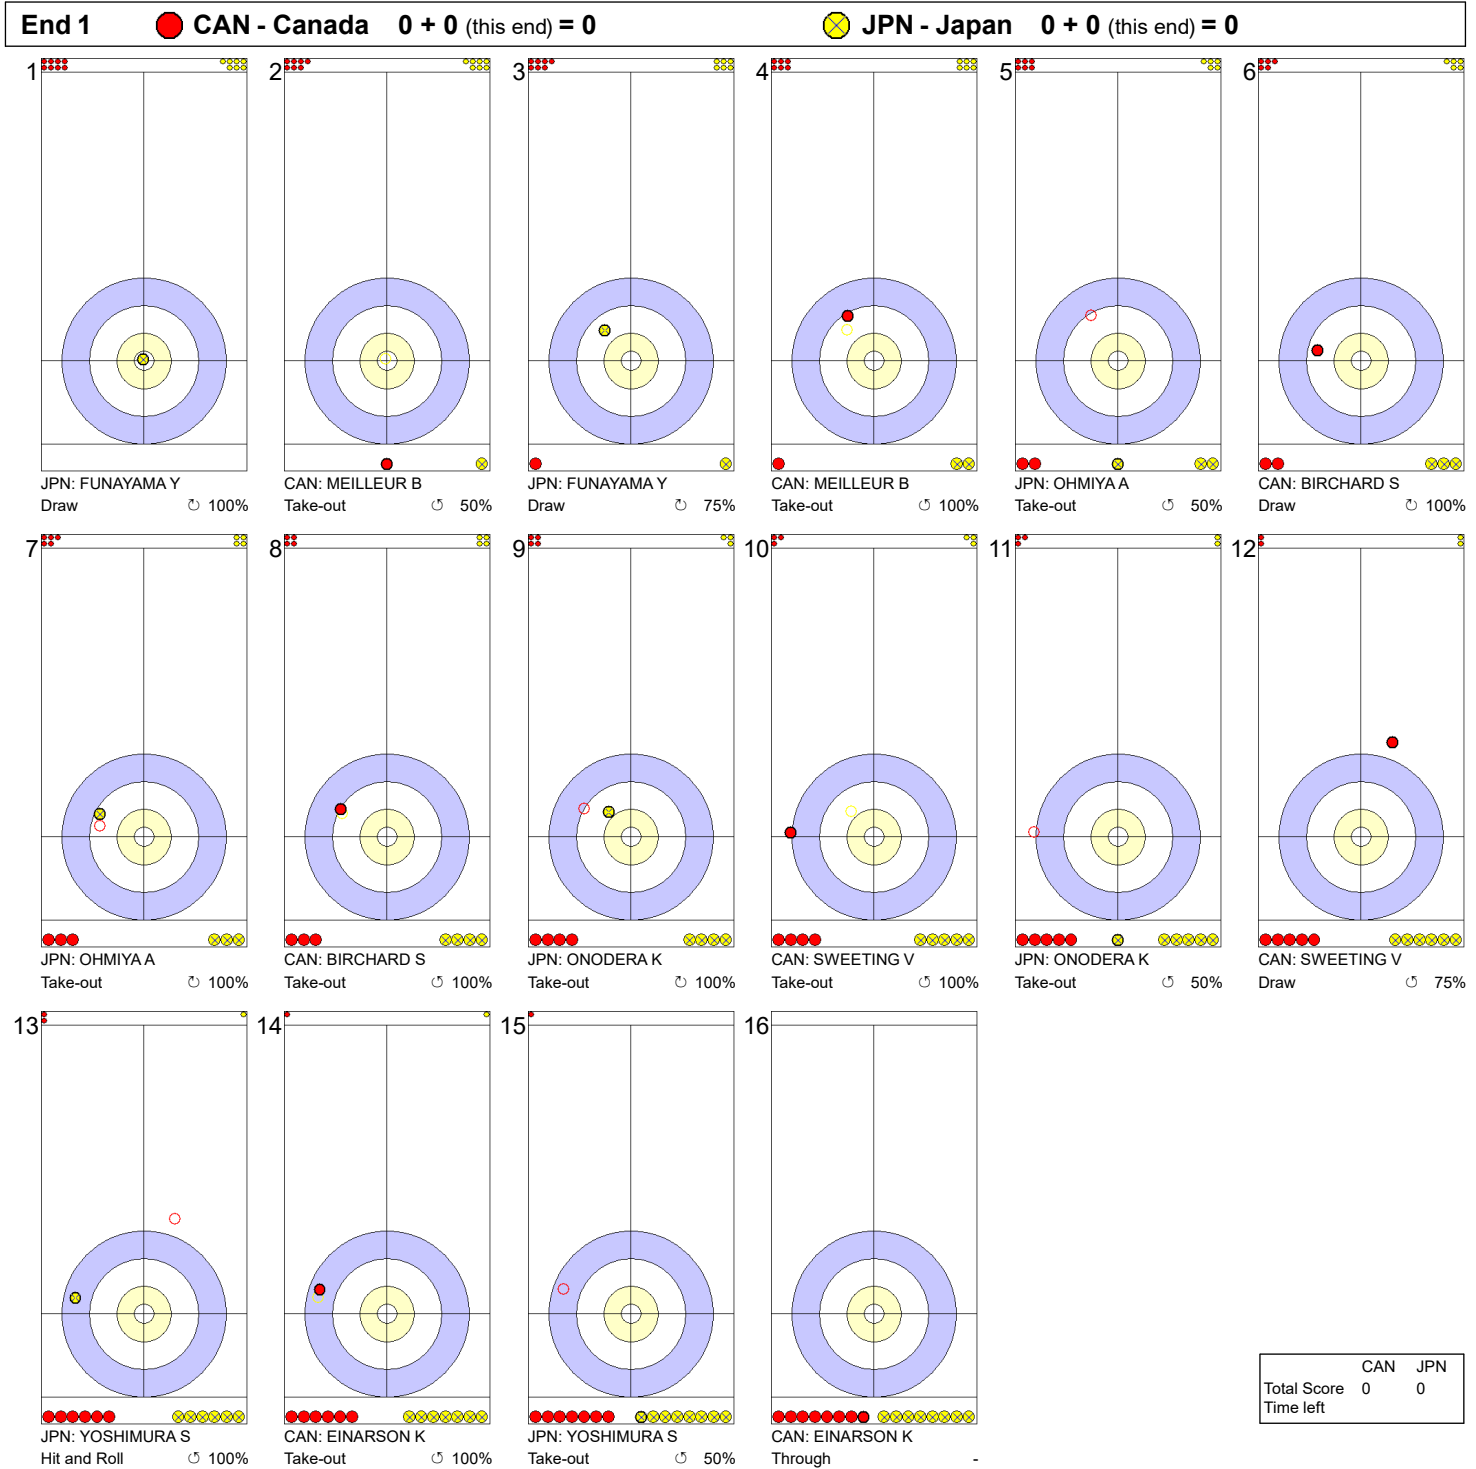

THU 6 MAY 2021
Start Time 14:00

Round Robin Session 20 - Sheet A

Game - Shot by Shot

Legend:
 Clockwise
  Counter-clockwise
 - Not considered

THU 6 MAY 2021
Start Time 14:00

Round Robin Session 20 - Sheet A

Game - Shot by Shot

Legend:
 ↻ Clockwise ↺ Counter-clockwise - Not considered

THU 6 MAY 2021
Start Time 14:00

Round Robin Session 20 - Sheet A

Game - Shot by Shot

Legend:
 ⤵ Clockwise ⤴ Counter-clockwise - Not considered

THU 6 MAY 2021
Start Time 14:00

Round Robin Session 20 - Sheet A

Game - Shot by Shot

Legend:
 ↻ Clockwise ↺ Counter-clockwise - Not considered

THU 6 MAY 2021
Start Time 14:00

Round Robin Session 20 - Sheet A