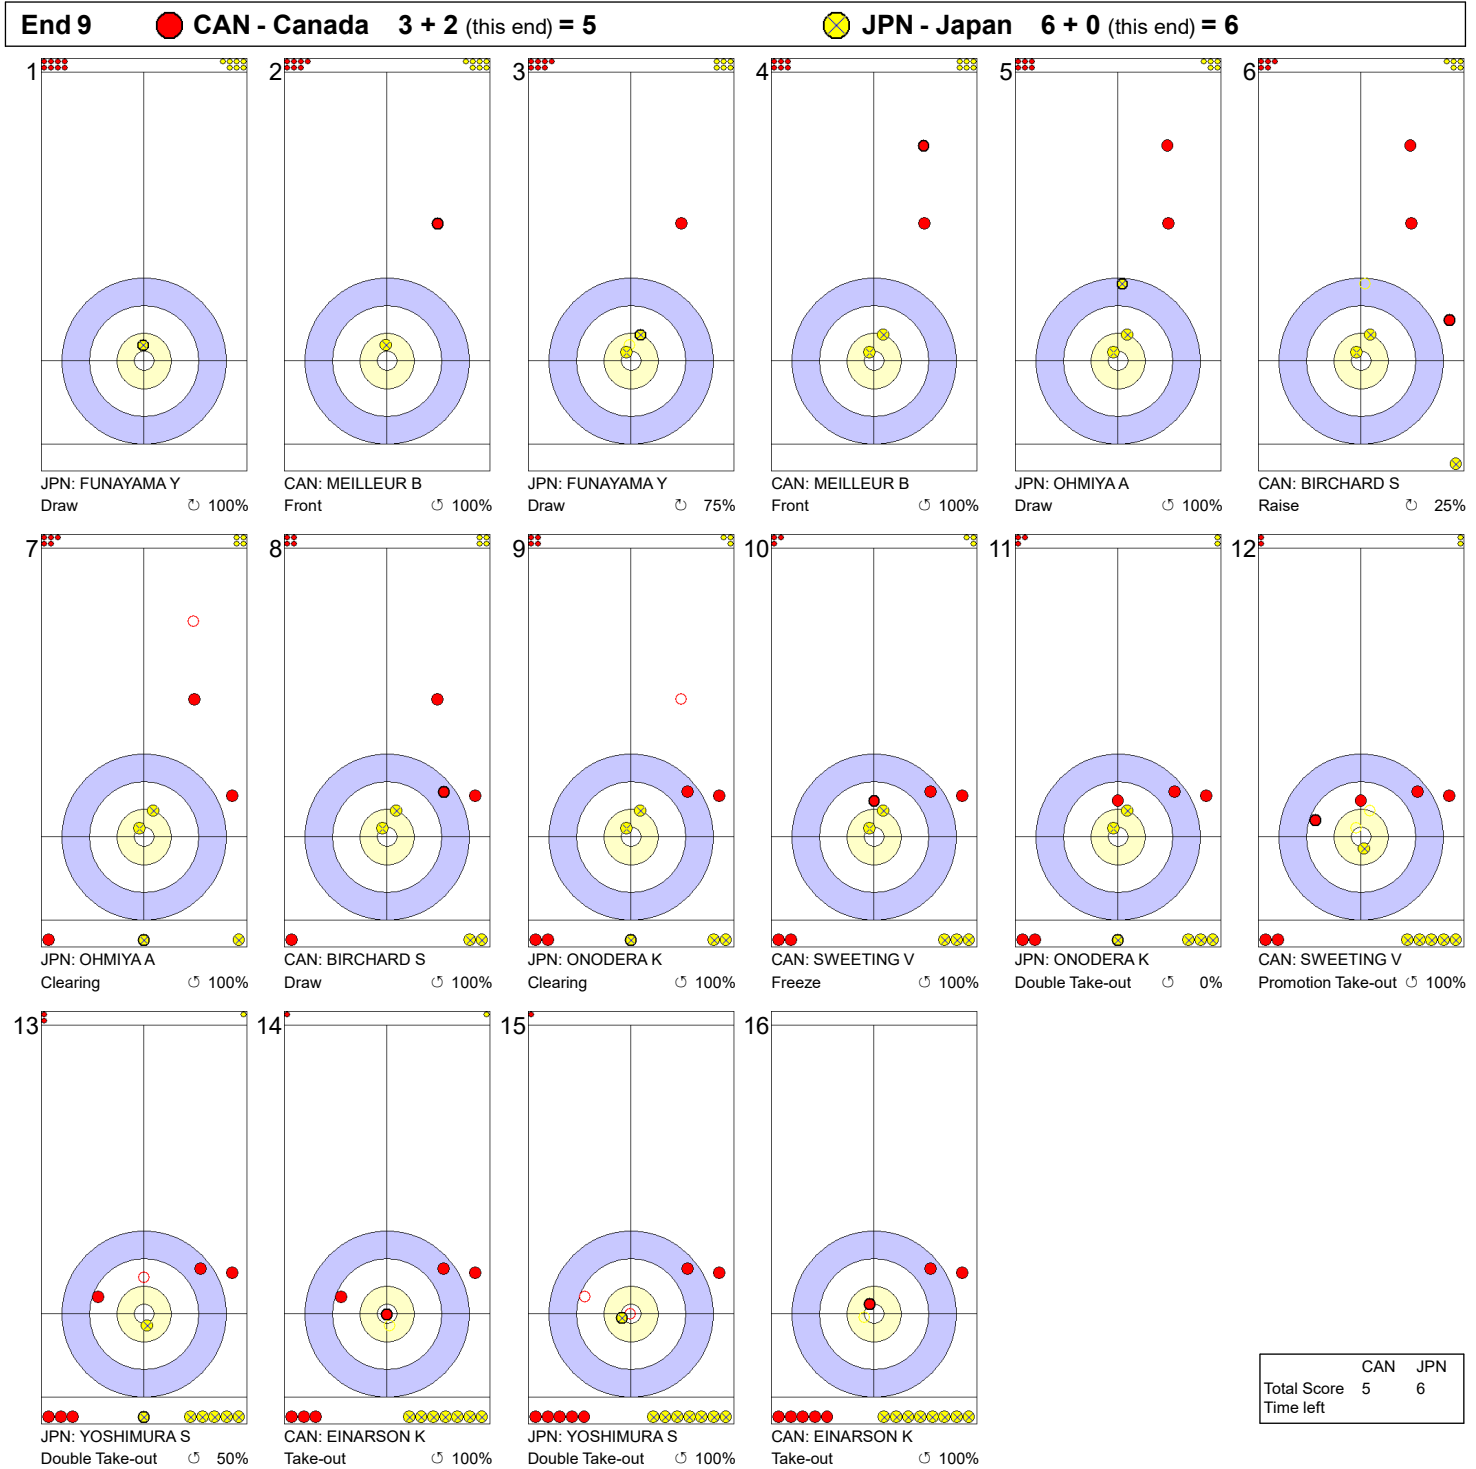

Game - Shot by Shot

Legend:
 ⌚ Clockwise ⌚ Counter-clockwise - Not considered

THU 6 MAY 2021
Start Time 14:00

Round Robin Session 20 - Sheet A

Game - Shot by Shot

Legend:
 ↻ Clockwise ↺ Counter-clockwise - Not considered

THU 6 MAY 2021
Start Time 14:00

Round Robin Session 20 - Sheet A

Game - Shot by Shot

Legend:
 Clockwise
  Counter-clockwise
 - Not considered

THU 6 MAY 2021
Start Time 14:00

Round Robin Session 20 - Sheet A

Game - Shot by Shot

Legend:
 ↻ Clockwise ↺ Counter-clockwise - Not considered

THU 6 MAY 2021
Start Time 14:00

Round Robin Session 20 - Sheet A

Game - Shot by Shot

Legend:
 Clockwise
  Counter-clockwise
 - Not considered

THU 6 MAY 2021
Start Time 14:00

Round Robin Session 20 - Sheet A

Game - Shot by Shot

Legend:
 ⤵ Clockwise ⤴ Counter-clockwise - Not considered